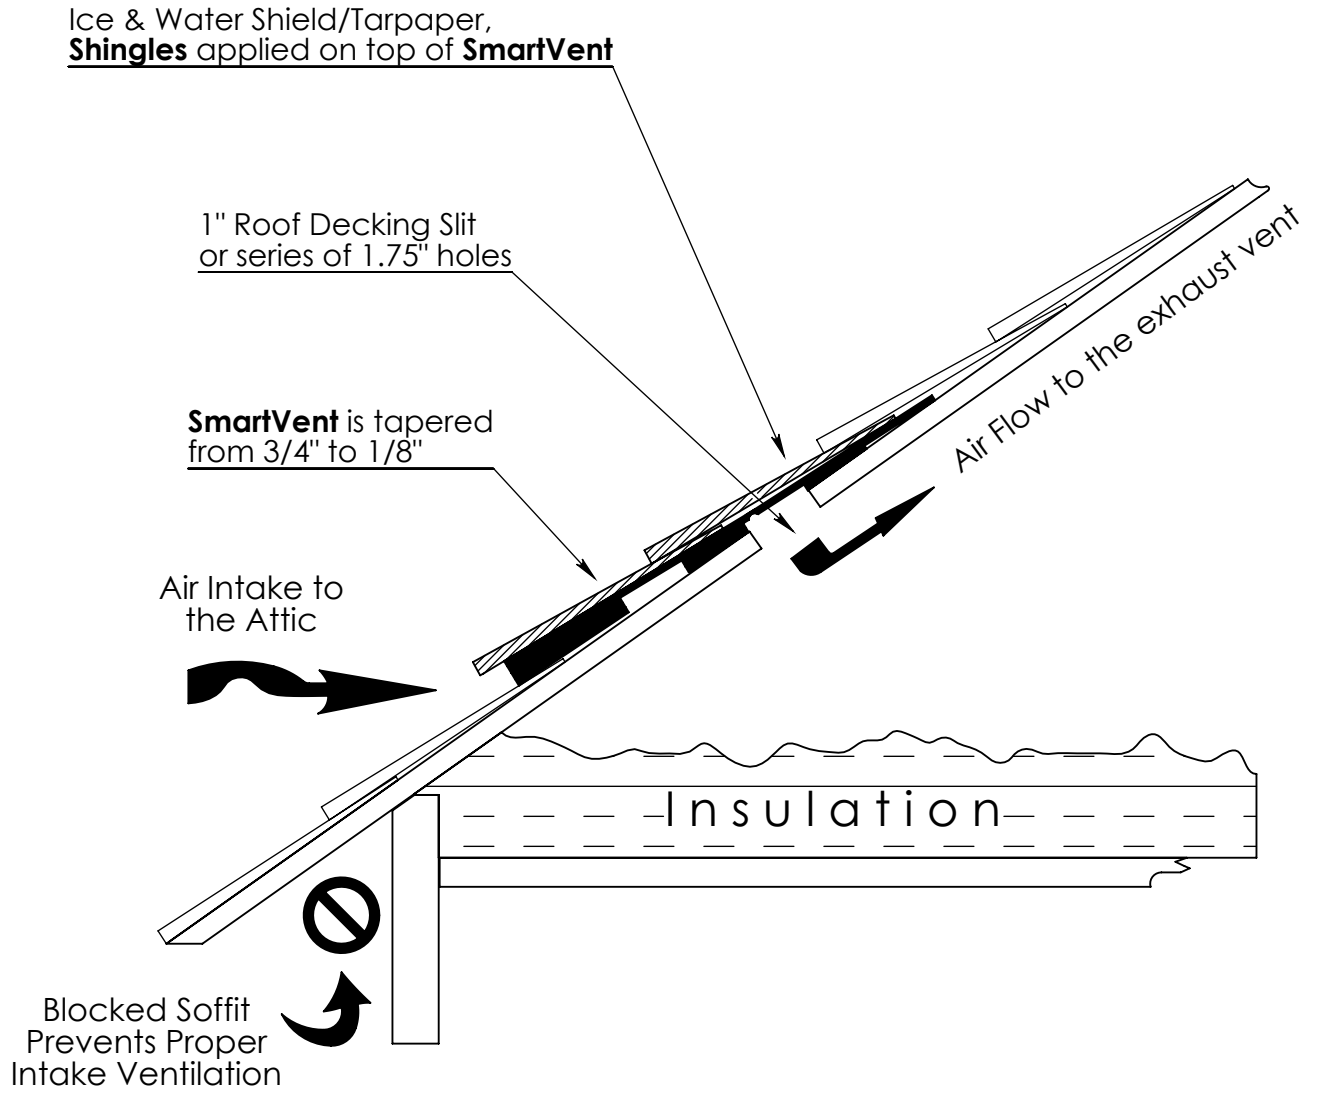

MID ROOF
SCALE 1:8

MODEL NAME	MID ROOF			NOTES:	- ALL DIMENSIONS ARE IMPERIAL UNITS.	
DESIGNED	DCIP	-	MATERIAL	-		
DRAWN	RMG	14 JUNE 12	QUANTITY	1		
CHECKED	DCIP	-	SCALE	1:4	REV	△ Initial release.
APPROVED	DCIP	-	PROJECTION	⊕	△	
			CLIENT:	DCI PRODUCTS		
					SHEET	A3
					PAGE	6 of 9