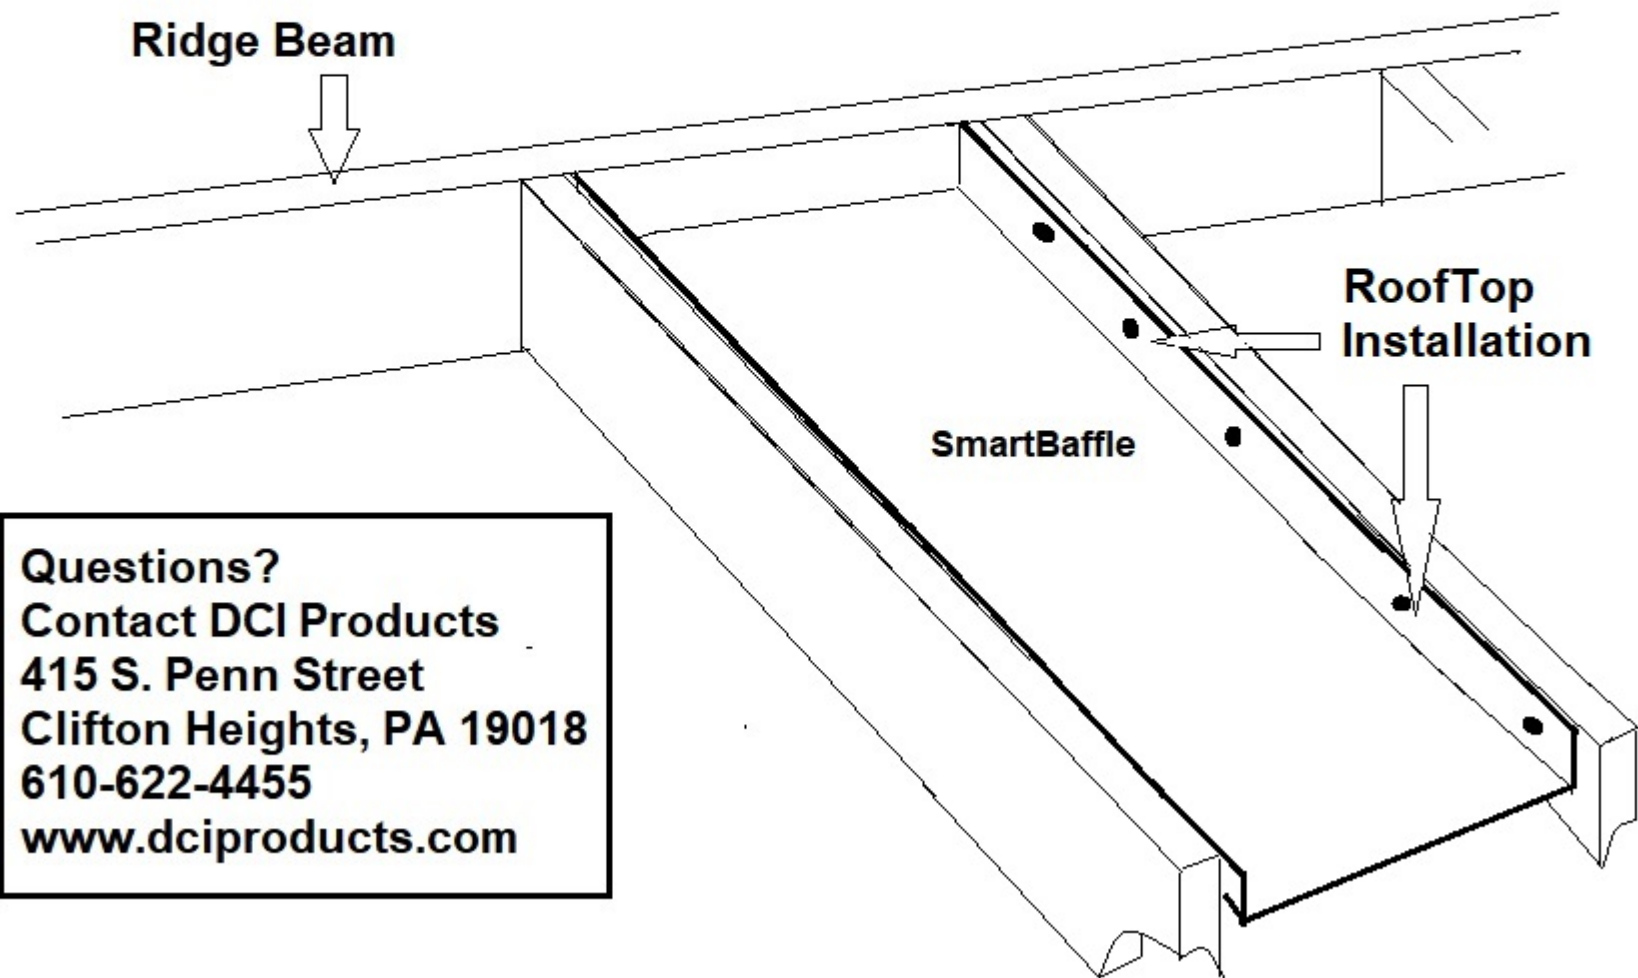

**Install SmartBaffle to the Ridge Beam on Cathedral Ceilings**

**Questions?  
Contact DCI Products  
415 S. Penn Street  
Clifton Heights, PA 19018  
610-622-4455  
[www.dciproducts.com](http://www.dciproducts.com)**