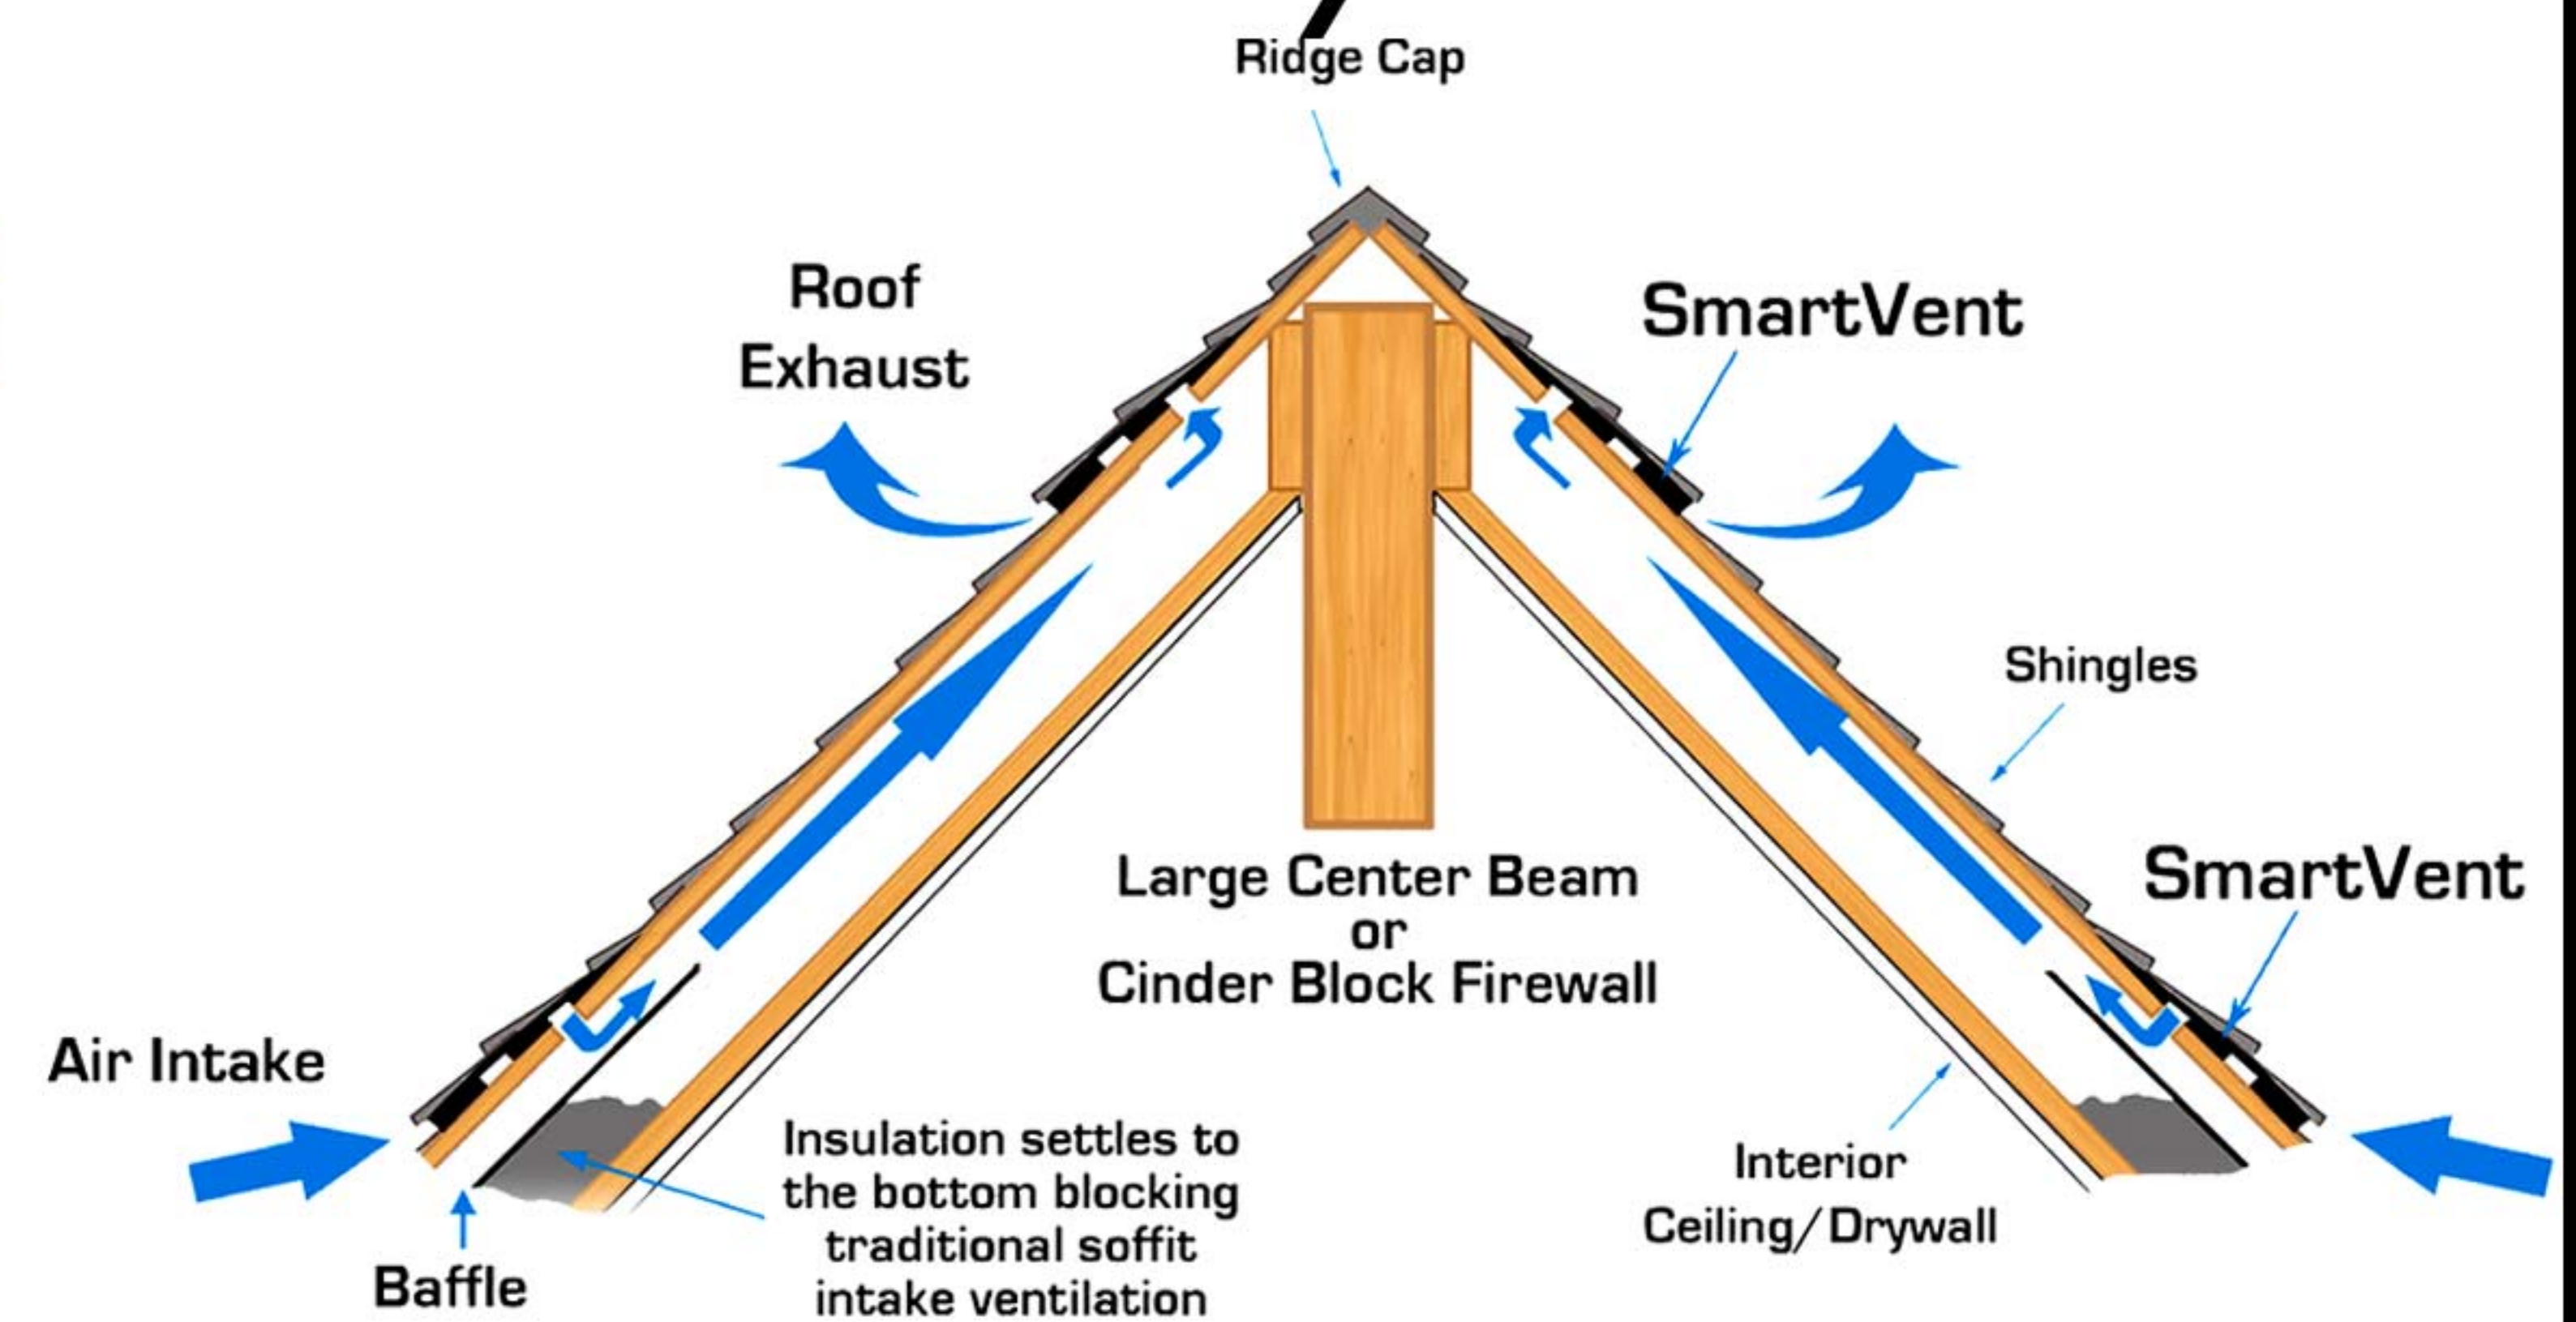

SmartVent Applications

Eave/Soffit

Shed Roof

Mid-Roof

Off Peak/Firewall

Fascia Intake

Peak