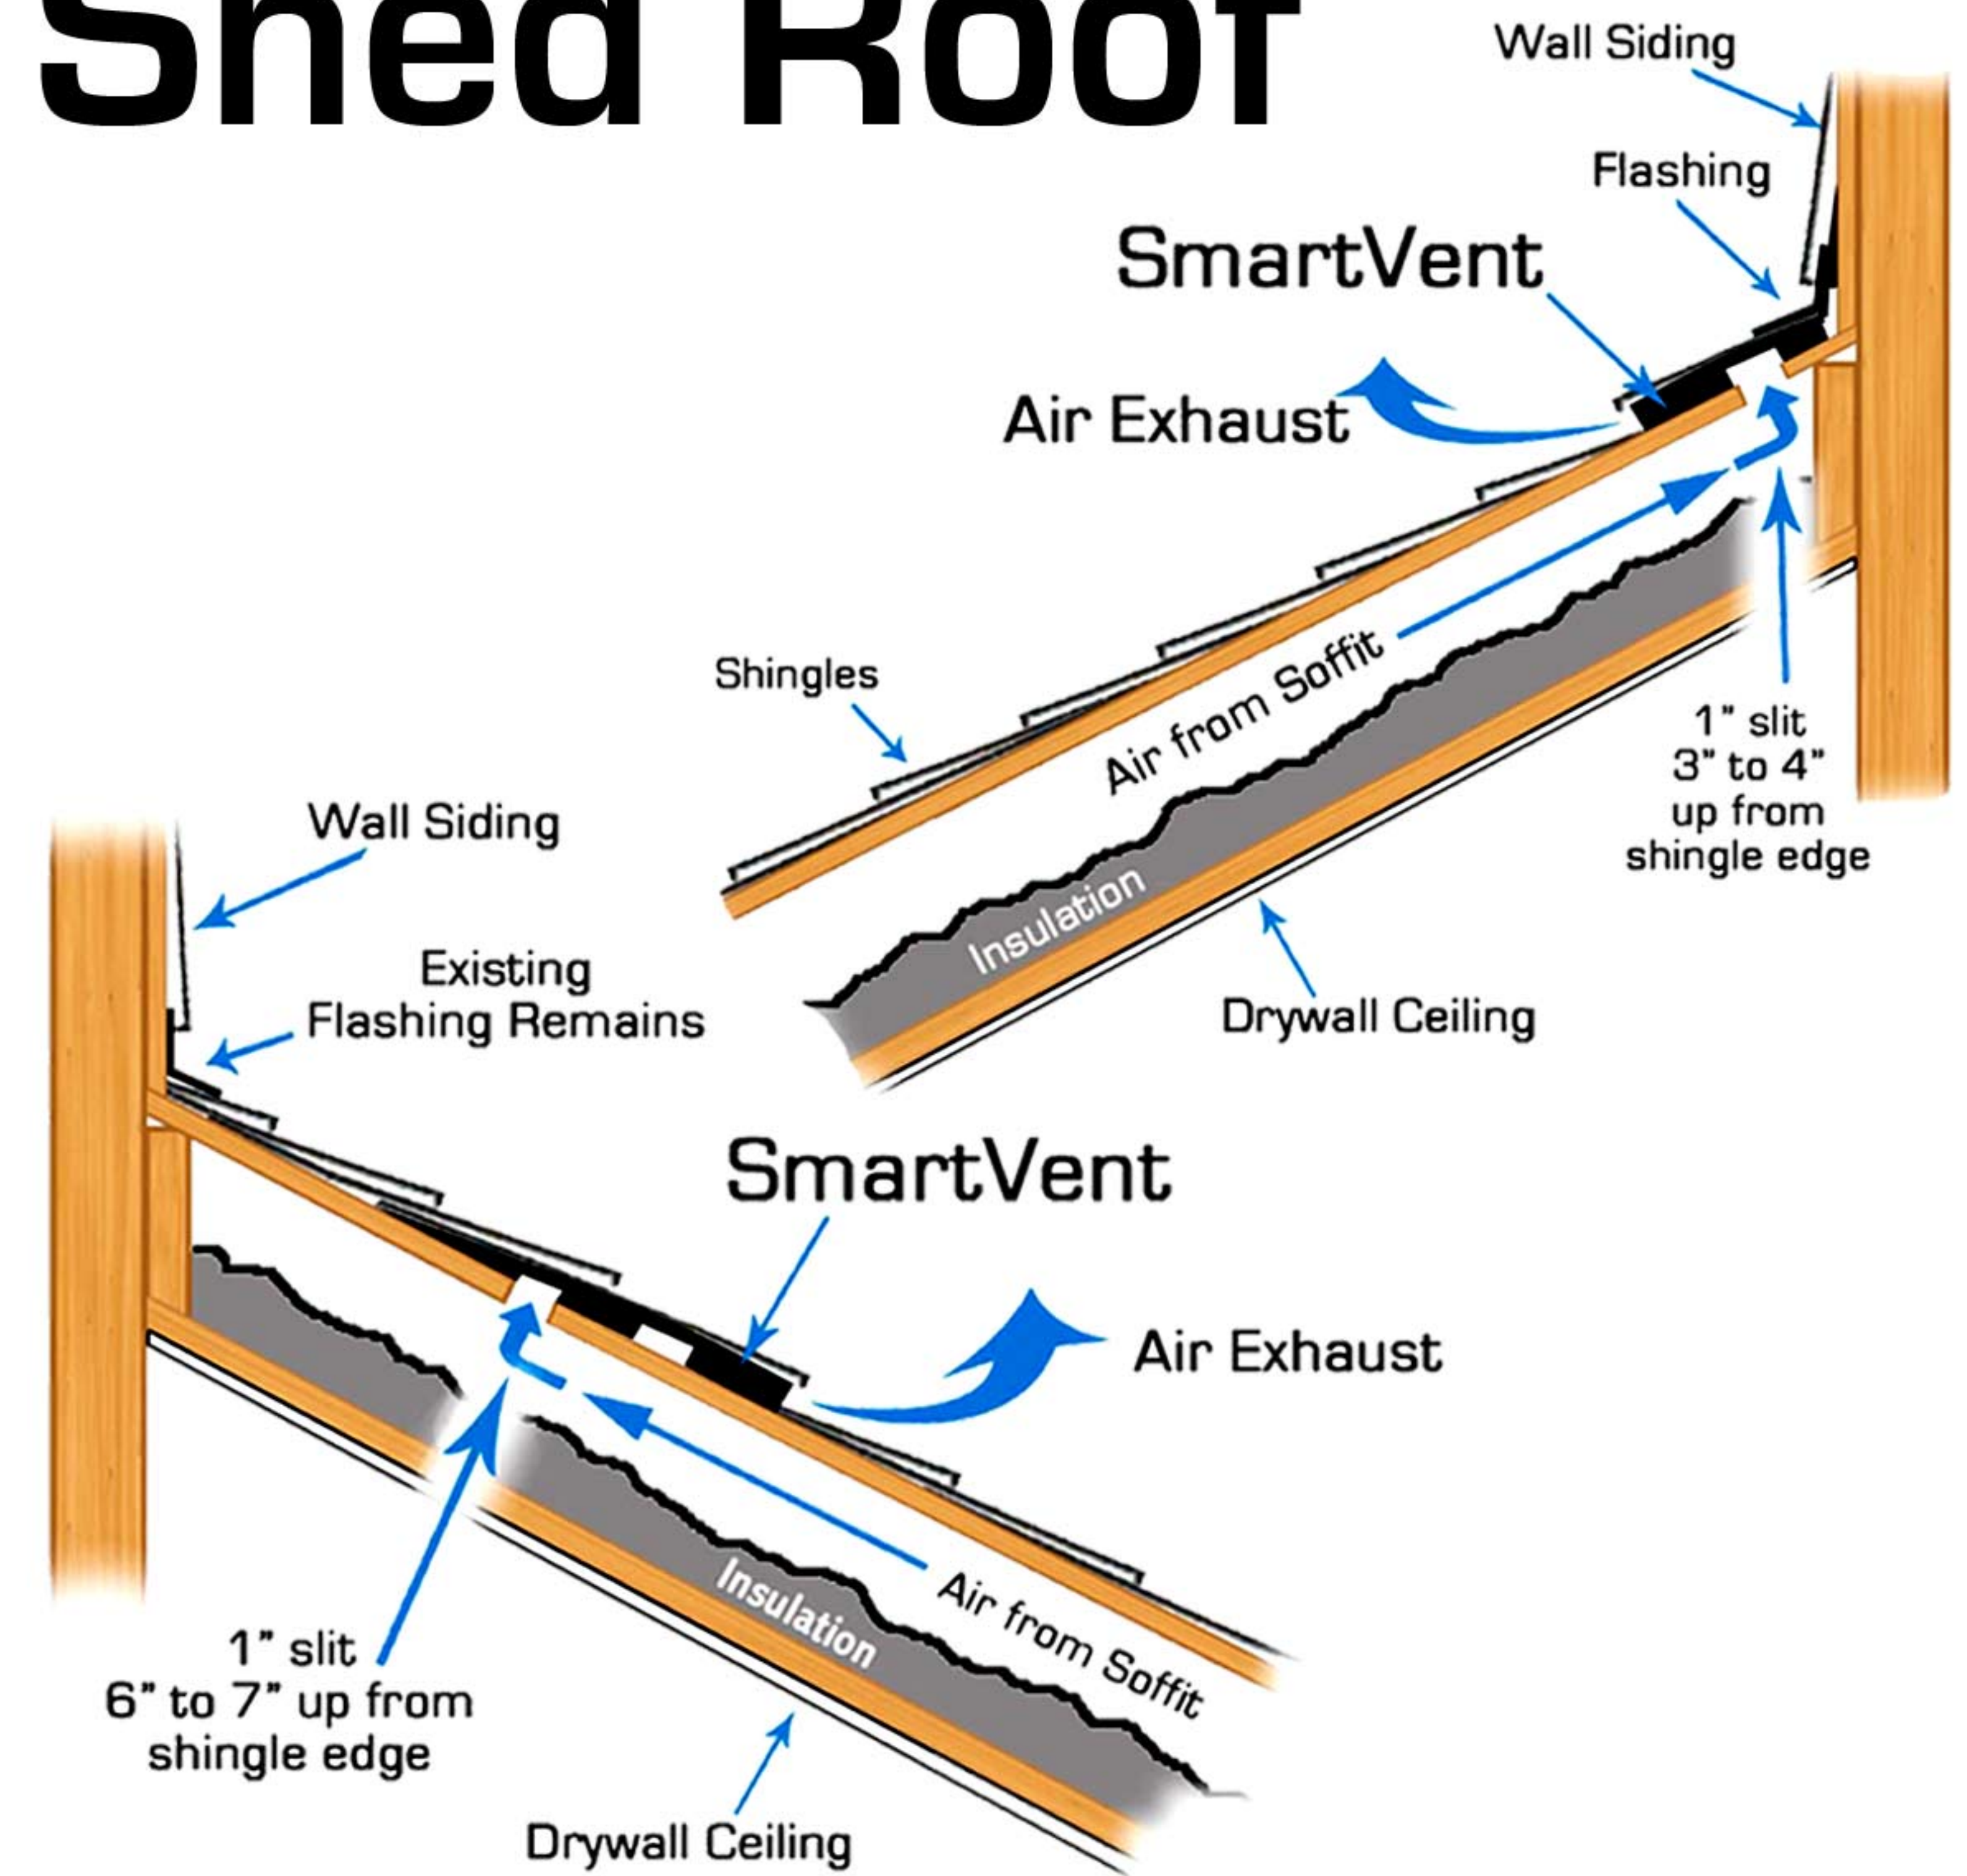

SmartVent Applications

Eave/Soffit

Shed Roof

Mid-Roof

Off Peak/Firewall

Fascia Intake

Peak