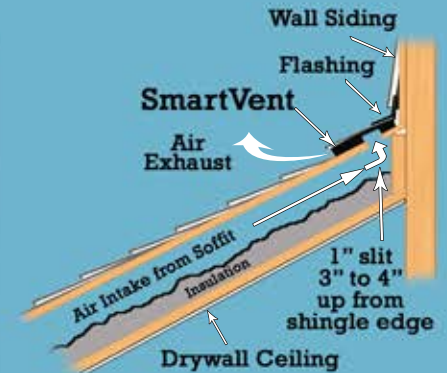

SMARTVENT

BY DCI

The Total Attic Ventilation System

Eave/Soffit Intake

RATED 9 NFA

Mid-Roof Intake

Intake or Exhaust for the "Smart" Roofer

Off-Wall Shed Roof Exhaust

Roof to Wall Exhaust

SMARTVENT END CAPS ARE AVAILABLE FOR PROVIDING A PERFECTLY TAPERED END

Off-Peak / Firewall Exhaust

Dormer Peak Exhaust

610-622-4455
WWW.DCIPRODUCTS.COM

US PATENTS #6,447,392 • 9,022,845 & RE47,799