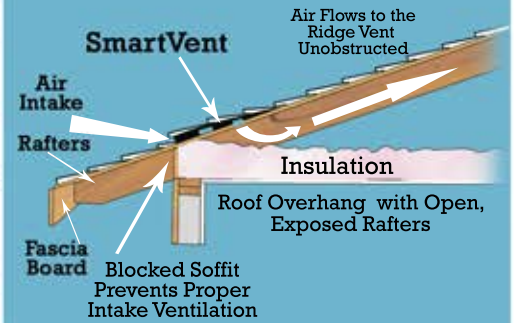

SMARTVENT

BY DCI

The Total Attic Ventilation System

Eave/Soffit Intake

RATED 9 NFA

Mid-Roof Intake

Intake or Exhaust for the "Smart" Roofer

Off-Wall Shed Roof Exhaust

Roof to Wall Exhaust

SMARTVENT END CAPS ARE AVAILABLE FOR PROVIDING A PERFECTLY TAPERED END

Off-Peak / Firewall Exhaust

Dormer Peak Exhaust

610-622-4455
WWW.DCIPRODUCTS.COM

US PATENTS #6,447,392 • 9,022,845 & RE47,799