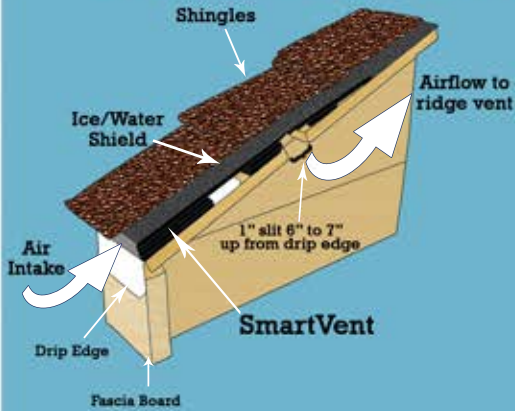

SMARTVENT

BY DCI

The Total Attic Ventilation System

Eave/Soffit Intake

RATED 9 NFA

Mid-Roof Intake

Intake or Exhaust for the "Smart" Roofer

Off-Wall Shed Roof Exhaust

Roof to Wall Exhaust

SMARTVENT END CAPS ARE AVAILABLE FOR PROVIDING A PERFECTLY TAPERED END

Off-Peak / Firewall Exhaust

Dormer Peak Exhaust

610-622-4455
WWW.DCIPRODUCTS.COM

US PATENTS #6,447,392 • 9,022,845 & RE47,799