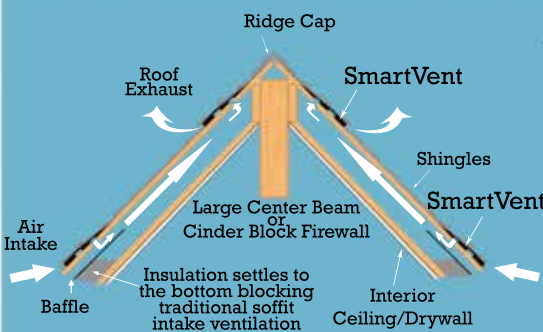

SMARTVENT

BY DCI

The Total Attic Ventilation System

Eave/Soffit Intake

RATED 9 NFA

Mid-Roof Intake

Intake or Exhaust for the "Smart" Roofer

Off-Wall Shed Roof Exhaust

Roof to Wall Exhaust

SMARTVENT END CAPS ARE AVAILABLE FOR PROVIDING A PERFECTLY TAPERED END

Off-Peak / Firewall Exhaust

Dormer Peak Exhaust

610-622-4455
WWW.DCIPRODUCTS.COM

US PATENTS #6,447,392 • 9,022,845 & RE47,799