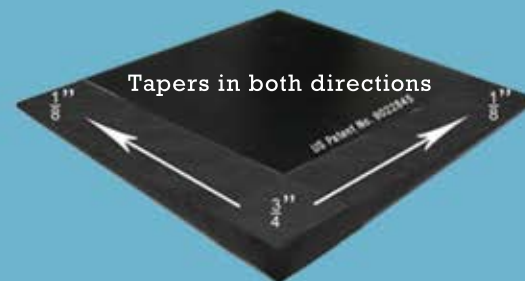

Roof to Wall Exhaust

SMARTVENT END CAPS ARE AVAILABLE FOR PROVIDING A PERFECTLY TAPERED END

Off-Peak / Firewall Exhaust

Dormer Peak Exhaust

610-622-4455
WWW.DCIPRODUCTS.COM

US PATENTS #6,447,392 • 9,022,845 & RE47,799