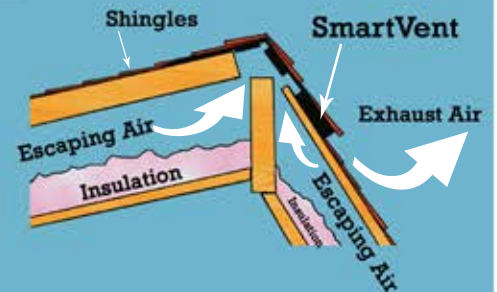

SMARTVENT

BY DCI

The Total Attic Ventilation System

Eave/Soffit Intake

RATED 9 NFA

Mid-Roof Intake

Intake or Exhaust for the "Smart" Roofer

Off-Wall Shed Roof Exhaust

Roof to Wall Exhaust

SMARTVENT END CAPS ARE AVAILABLE FOR PROVIDING A PERFECTLY TAPERED END

Off-Peak / Firewall Exhaust

Dormer Peak Exhaust

610-622-4455
WWW.DCIPRODUCTS.COM

US PATENTS #6,447,392 • 9,022,845 & RE47,799