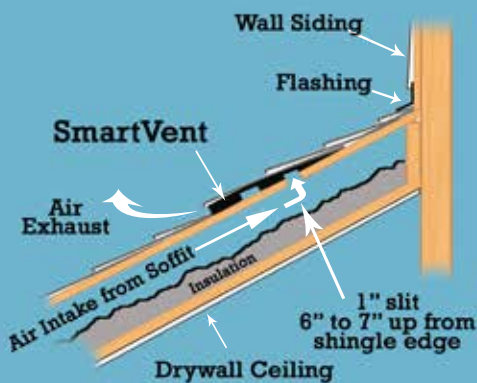

SMARTVENT

BY DCI

The Total Attic Ventilation System

Eave/Soffit Intake

RATED 9 NFA

Mid-Roof Intake

Intake or Exhaust for the "Smart" Roofer

Off-Wall Shed Roof Exhaust

Roof to Wall Exhaust

SMARTVENT END CAPS ARE AVAILABLE FOR PROVIDING A PERFECTLY TAPERED END

Off-Peak / Firewall Exhaust

Dormer Peak Exhaust

610-622-4455
WWW.DCIPRODUCTS.COM

US PATENTS #6,447,392 • 9,022,845 & RE47,799